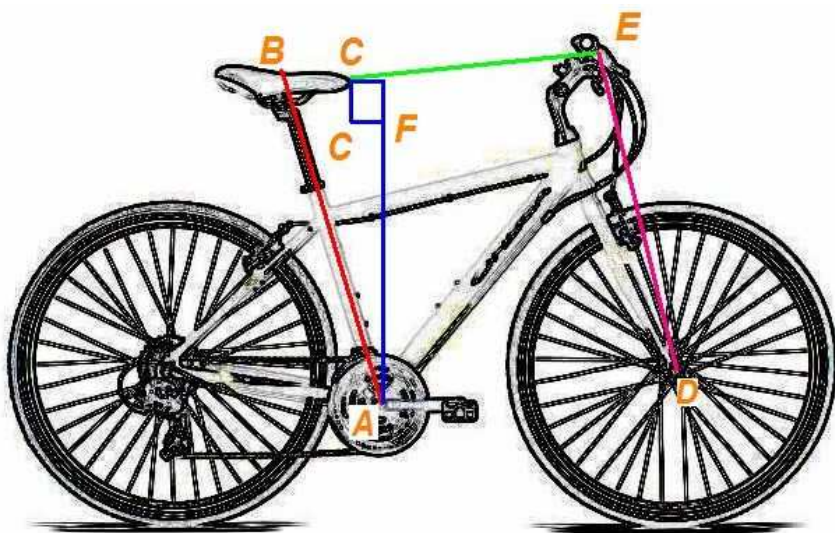

We will set up the bike for you with your precise specs.

Frame: alloy
Sizes: S, M, L, XL
Equiped: Shimano Tourney
Crankset chainrings: 42 - 34 - 24
Rear cassette cogs: 14/28 - 7 Speeds
Wheels: 28"
Tyres: 700 x 35C

Inches to centimetres converter: <http://www.worldwidemetric.com/measurements.html>

C F = cm. _____

A B = cm. _____

C E = cm. _____

D E = cm. _____

Anything else ? _____

If it isn't possible measure your own bike, please measure your inside leg length / inseam:

- Your leg length or bicycle inseam is different than clothing inseam or jean size.
- Start by removing your shoes.
- Stand with your back against the wall, feet about shoulder width apart.
- Put a large book between your legs, with it's spine firmly up against your crotch.
- Have someone measure from the floor to the spine of the book.