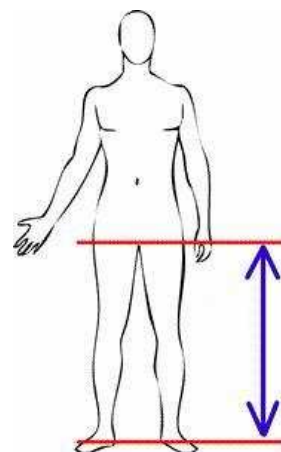

We will set up the bike for you with your precise specs.

Frame: alloy
Sizes: S, M, L, XL
Equiped: Shimano Tourney
Crankset chainrings: 42 - 34 - 24
Rear cassette cogs: 14/28 - 7 Speeds
Wheels: 28"
Tyres: 700 x 35C

Inches to centimetres converter: <http://www.worldwidemetric.com/measurements.html>

C F = cm. _____

A B = cm. _____

C E = cm. _____

D E = cm. _____

Anything else ? _____

If it isn't possible measure your own bike, please measure your inside leg length / inseam:

- Your leg length or bicycle inseam is different than clothing inseam or jean size.
- Start by removing your shoes.
- Stand with your back against the wall, feet about shoulder width apart.
- Put a large book between your legs, with it's spine firmly up against your crotch.
- Have someone measure from the floor to the spine of the book.