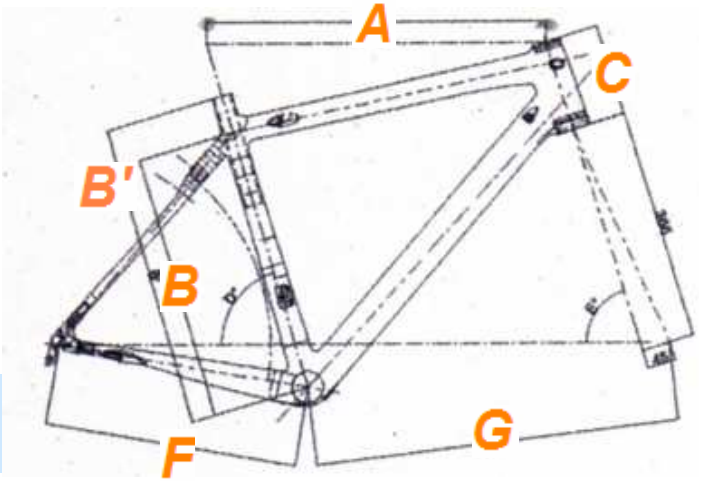

We will set up the road bike for you with your precise specs.

Frame: alloy
Fork: Carbon - Easton
Sizes: S, M, L, XL
Brake set: Shimano 105
Front derailleur : Shimano 105
Rear derailleur: Shimano 105
Shifters: Shimano 105
Crankset: Pro-wheel - 50 / 34
Cassette: Shimano compatible 11-speed 11/28
Bottom bracket: BSA
Wheel set: Miche Tecnology
Tyres: CST 700 x 25C
Pedals: No – bring your own pedals and shoes
Weight: approx. 9 kg.

	A	B	B'	C	F	G
S	530	400	440	125	405	574
M	545	420	480	145	405	585
L	570	460	520	165	408	600
XL	580	480	540	180	408	605

Hire fee: 180.00 Euro six days
90.00 Euro three days

Please fill out the below form with your own bike measurements, so our mechanic will set up a bike for you with your precise specs. You will find it ready when you will arrive in hotel.