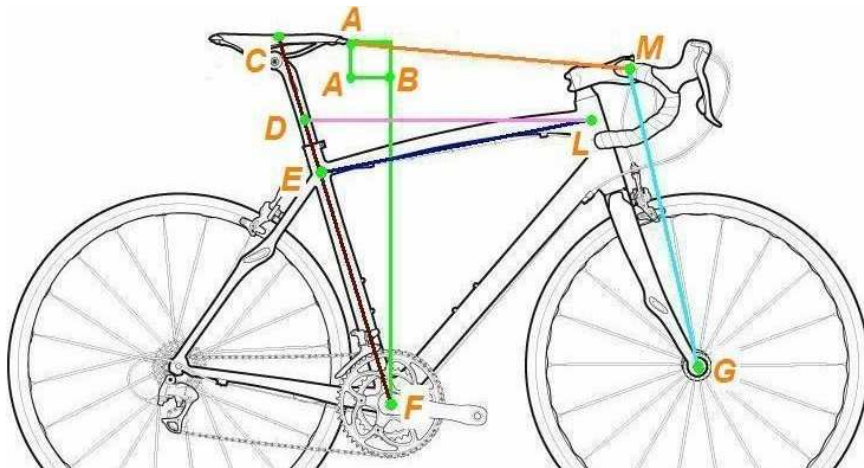

Hire fee: 180.00 Euro six days
90.00 Euro three days

Please fill out the below form with your own bike measurements, so our mechanic will set up a bike for you with your precise specs. You will find it ready when you will arrive in hotel.

Inches to centimetres converter: <http://www.worldwidemetric.com/measurements.html>